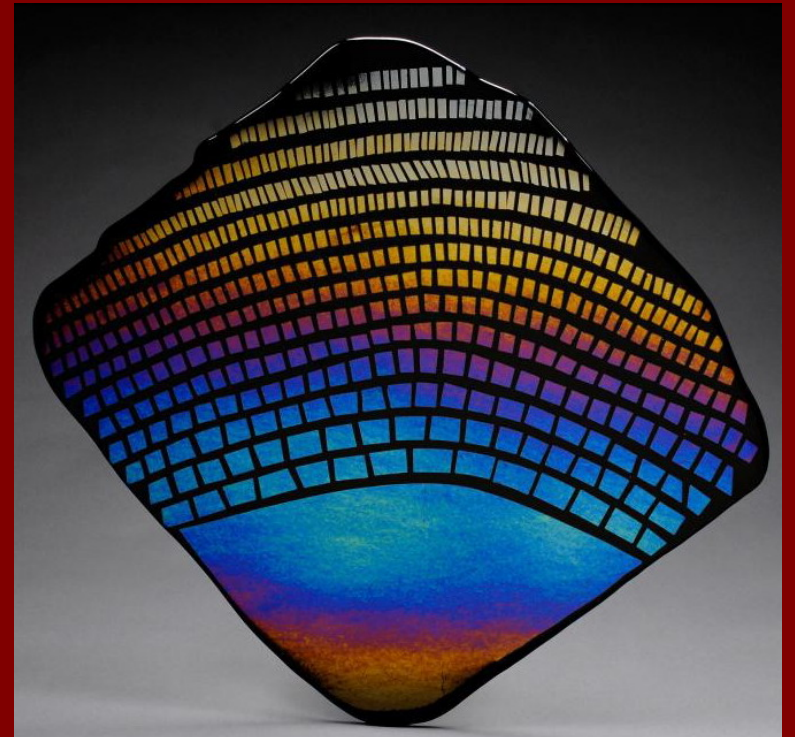

Art Glass by Jim Sanders